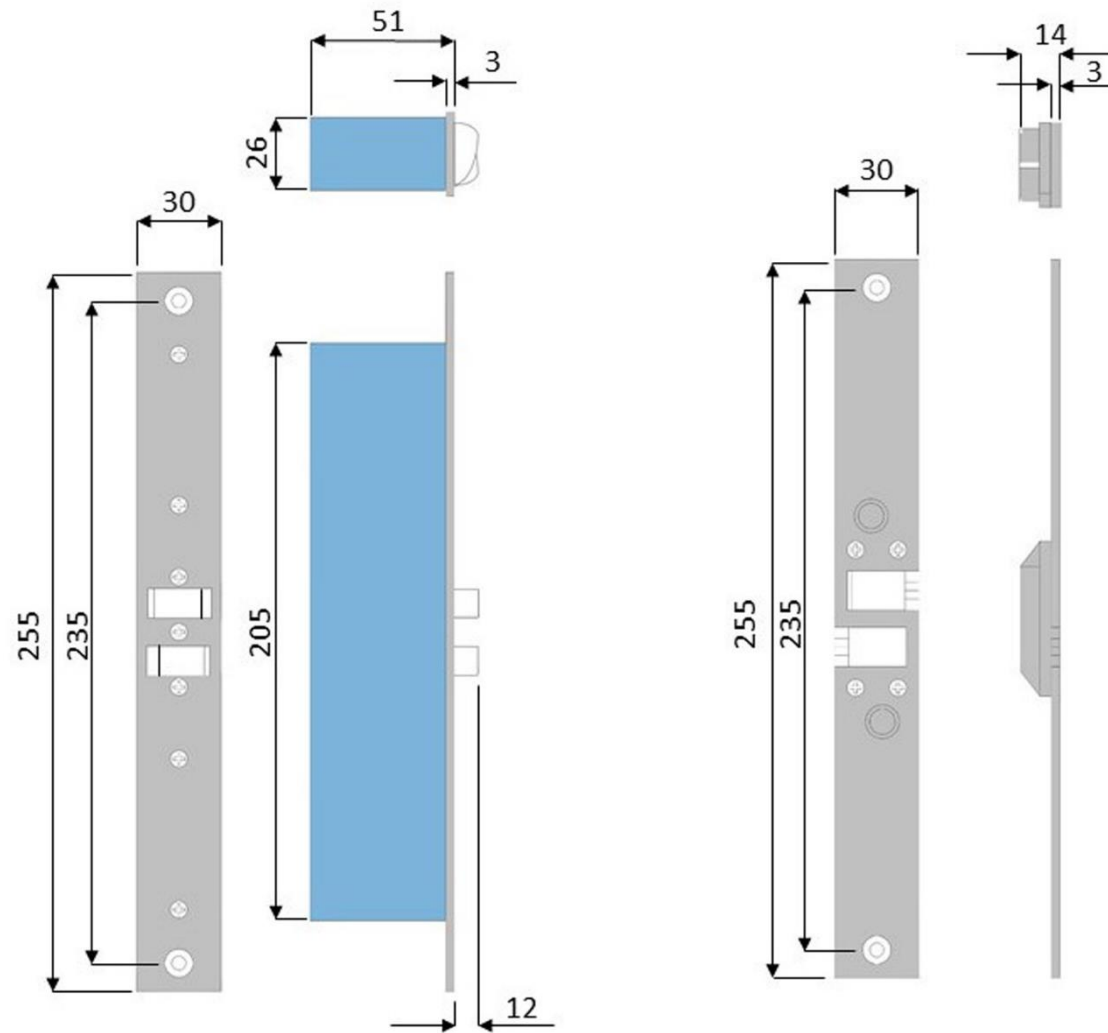

Securefašt

(Dimension in mm)

ADA66 Double Action Electronic Lock